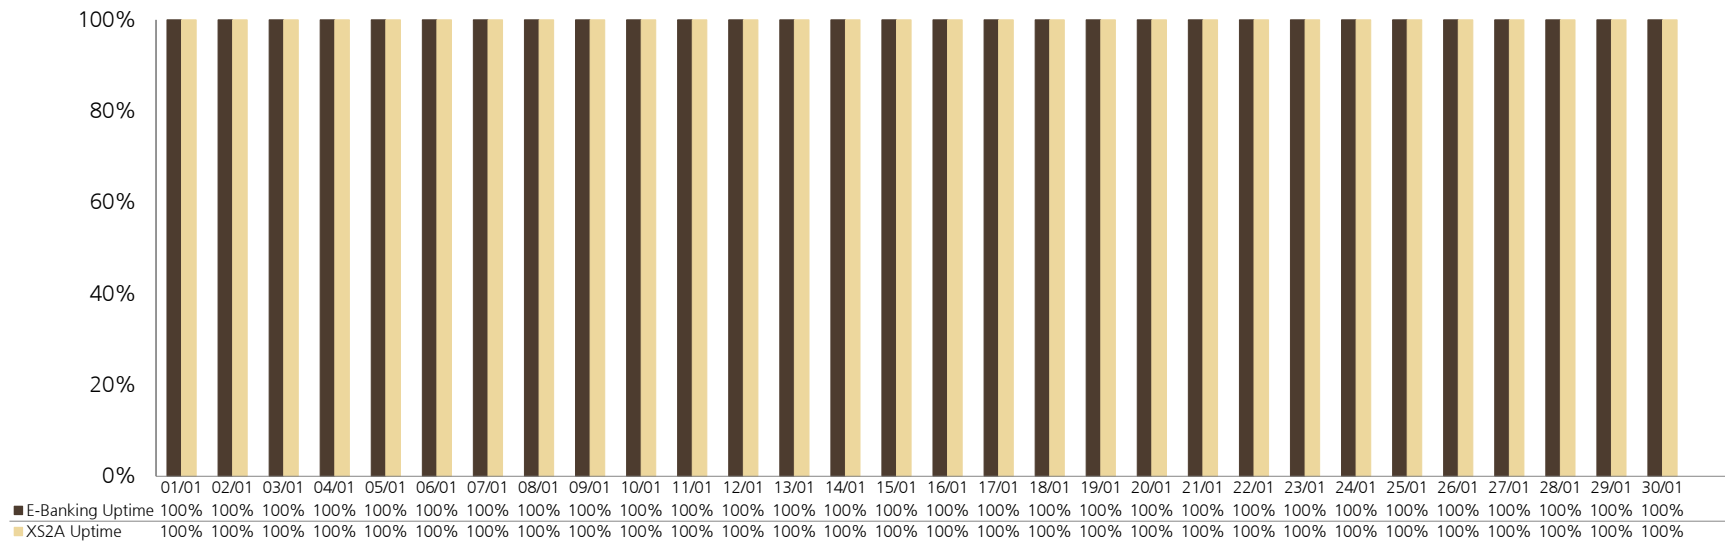

# Interface Availability

January 2024

# Interface Availability

February 2024