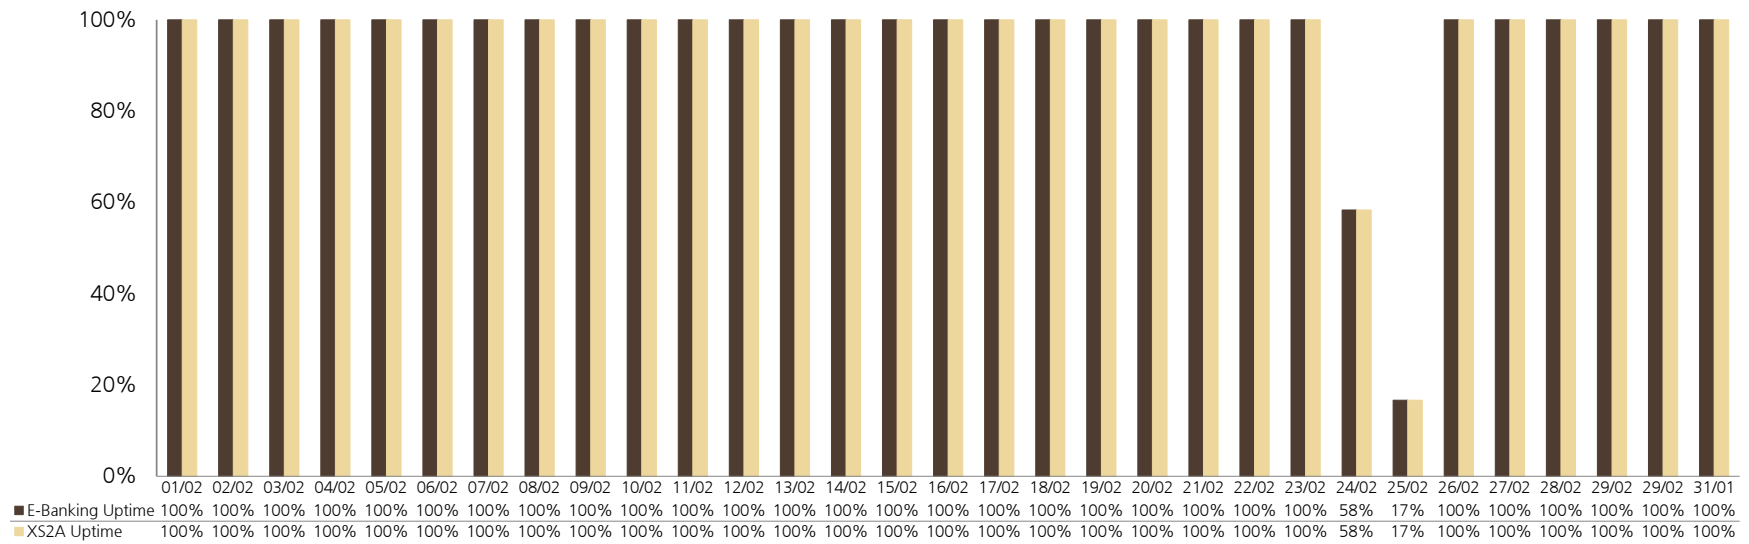

# Interface Availability

January 2024

# Interface Availability

February 2024